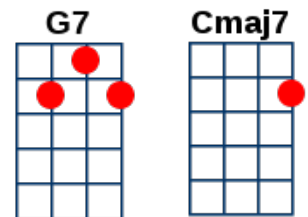

opakovat 1 instrumental

3. P je pivo, co si v létě dám
I druhé si stejně vychutnám
V je žízeň velká co mám od pondělka
O je orosené Únětické natočené

4. Je to nápoj, který duši má
Nemůžem ho pít jen sami dva
S pivem přežijeme od pondělí do neděle
Je to nápoj nebeský.
Je to nápoj nebeský.